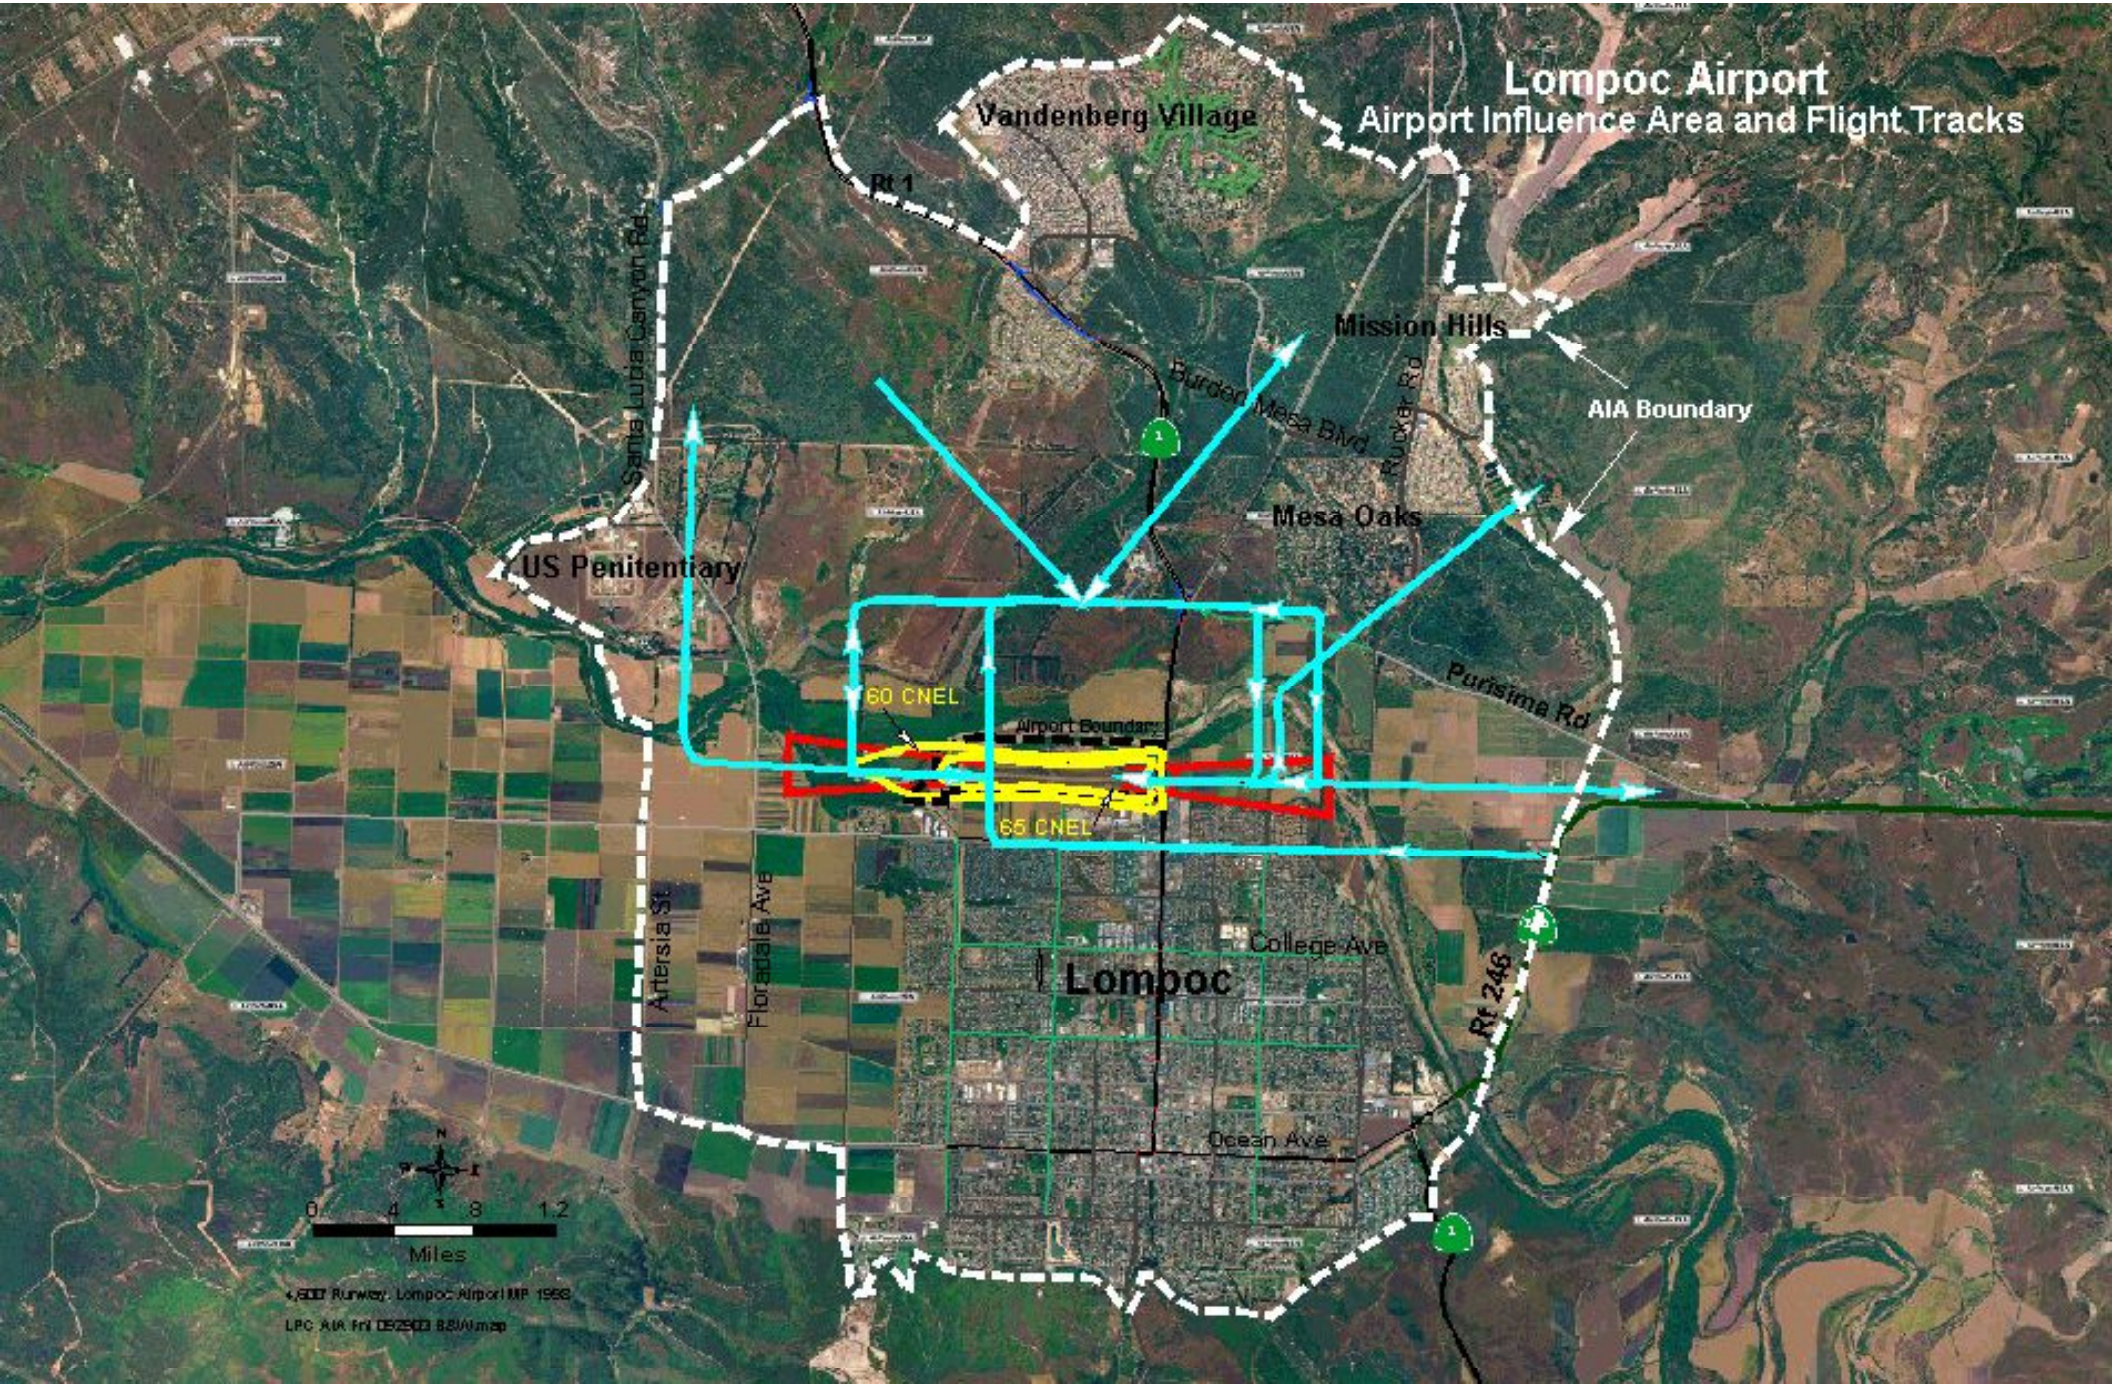

Lompoc Airport Airport Influence Area and Flight Tracks

4,800 Runway, Lompoc Airport MP 1998
LPC AIA Fri 052503 BSM/map